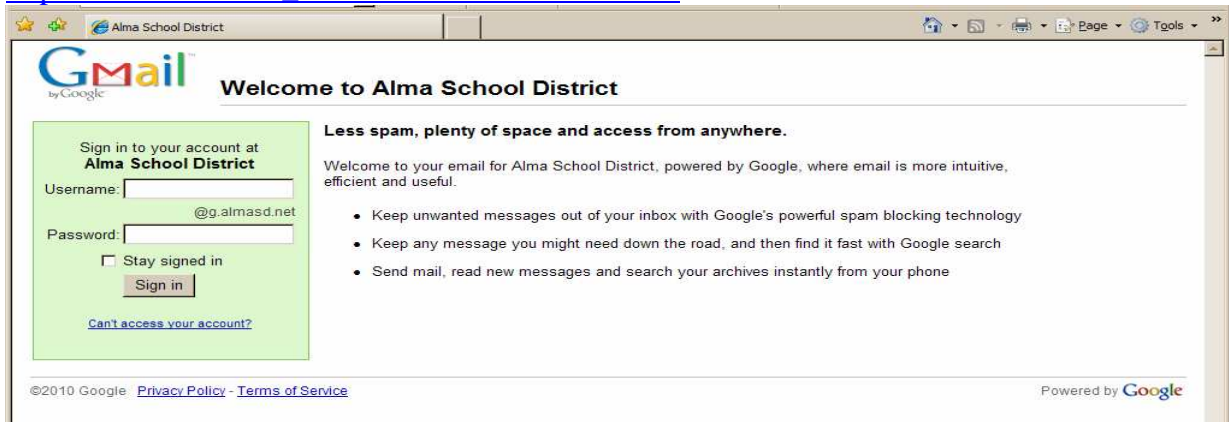

If you have difficulty with your gmail account please visit Mr. Treece or Mrs. Meadors so that either can help you.

Enter your SAME username(the 1st 3 letters of your first name and the first 5 letters of your last name) you used for Novel and your INITIAL password is asd+lunch code, so for example mine would be asd60366. We suggest that you make your email password the same as your Novel password Movie to illustrate:

<http://almasd.net/tech_instruction/StudentGmail.htm>

When you choose a NEW PASSWORD, we strongly suggest that you use your NOVEL password.