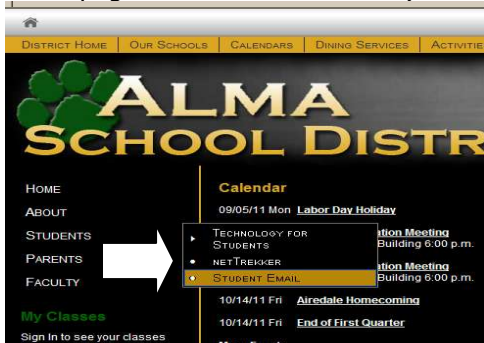

<https://mail.google.com/a/g.almasd.net> This link is also on the student section of our Edline home page: Select the STUDENT (submenu)>Student Email

If you have difficulty with your gmail account please visit Mr. Treece or Mrs. Meadors so that either can help you.